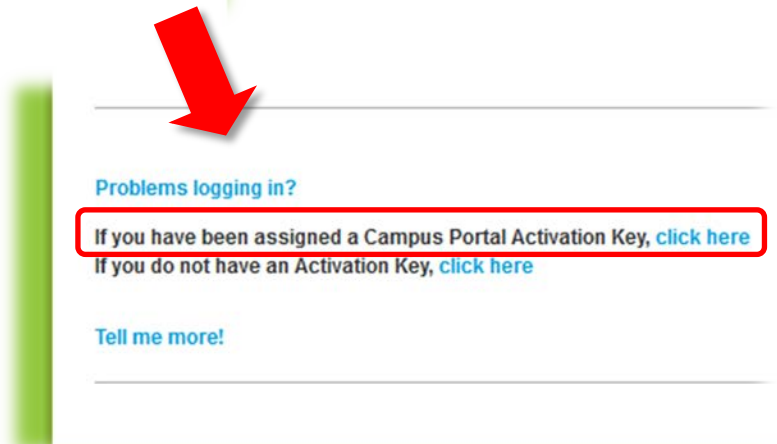

# Spencerport CSD Activating Your Infinite Campus Parent Portal Account

To activate your access to the Infinite Campus Parent Portal, you will need an Activation Key. This can be obtained from the Infinite Campus Coordinator for your student's building. Contact information for the Cosgrove Middle School and Spencerport High School IC Coordinator is found at the end of these directions.

To Access the Infinite Campus Parent Portal, go to <http://www.spencerportschools.org/>  
Link to Infinite Campus Parent Portal is found under 'Quick Links' menu. Click on the 'Infinite Campus' link.

1. To create an account for the first time, click on the 'click here'. This will open another window where you can use the Campus Portal Activation Key provided to you.